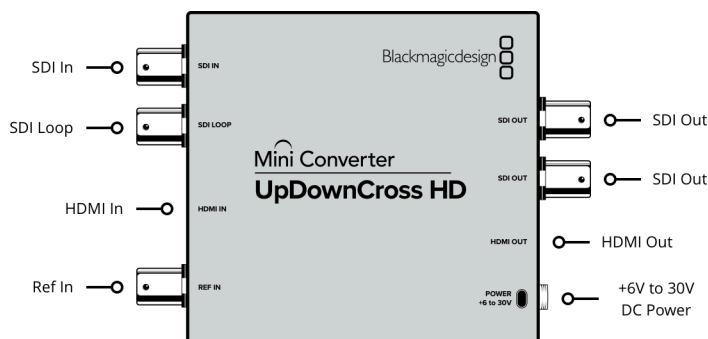

Mini Converter UpDownCross HD

Mini Converter UpDownCross HD is a full standards converter that lets you convert any SD or HD video format to any other SD or HD video format! You get both SDI and HDMI inputs and outputs, along with reference input for built in re-sync, high quality Teranex conversion algorithms, automatic audio delay for perfect AV sync, international power supply and more!

$155

Connections

SDI Video Inputs

1 x SD, HD or 3G-SDI Video Input and 1 x External Reference Input.

HDMI Video Output

HDMI type A out. Output supports EDID of the monitor.

Multi Rate Support

Auto detection of HD or standard definition SDI inputs.

HDMI Video Input

1 x HDMI type A connector.

SDI Rates

270Mb, 1.5G, 3G.

Updates and Configuration

USB

SDI Video Outputs

1 x loop out and 2 x outputs

Reference Input

Black burst and Tri-Sync for SD & HD.

Relocking

Yes

Standards

SD Video Standards

525i59.94 NTSC, 625i50 PAL