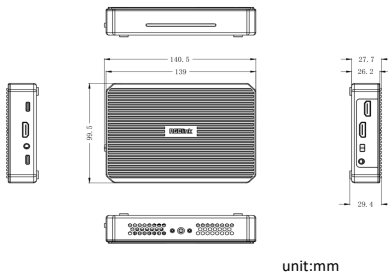

Dimension

MSP 331U Gen 1/Gen 2

MSP 331S

MSP 331H/MSP 331HE

Order Codes

Product Code	Item
601-0331-03-0	MSP 331U Gen1
601-0331-04-0	MSP 331U Gen2
601-0331-05-0	MSP 331S
601-0331-06-0	MSP 331H
601-0331-07-0	MSP 331HE