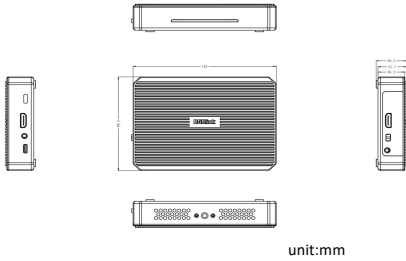

Model		MSP 331U Gen1	MSP 331U Gen2	MSP 331S	MSP 331H	MSP 331HE
Performance	Video Capture Format	RGB24 | YUV2 | NV12 | I420 | P010 | MJPEG				
	Color Space	8 bit RGB/YCbCr 4:2:2/4:4:4/4:2:0; 10 bit RGB/YCbCr 4:2:2				
	Audio Bit Depth/Sample Rate	24bit (default) / 48KHz				
	Supported Standards	SDI (K200S)	12G-SDI			
HDMI		2.0				
USB		3.2				
Power	Input Voltage	9V/1.5A				
	Max Power	15W				
Environment	Operation Temperature	0°C ~ 70°C				
Physical	Net Weight	280g	280g	300g	300g	300g
	Net Dimension	140.5mm × 99.5mm × 29.4mm	140.5mm × 99.5mm × 29.4mm	154.7mm × 99.5mm × 29.4mm	140.5mm × 99.5mm × 29.4mm	140.5mm × 99.5mm × 29.4mm

Dimension

MSP 331U Gen 1/Gen 2