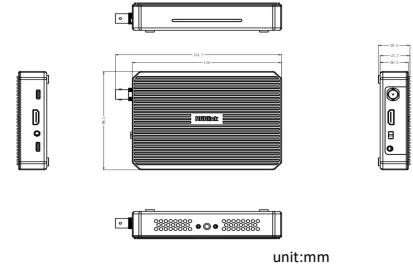

Model		MSP 331U Gen1	MSP 331U Gen2	MSP 331S	MSP 331H	MSP 331HE
Performance	Video Capture Format	RGB24 | YUV2 | NV12 | I420 | P010 | MJPEG				
	Color Space	8 bit RGB/YCbCr 4:2:2/4:4:4/4:2:0; 10 bit RGB/YCbCr 4:2:2				
	Audio Bit Depth/Sample Rate	24bit (default) / 48KHz				
	Supported Standards	SDI (K200S)	12G-SDI			
HDMI		2.0				
USB		3.2				
Power	Input Voltage	9V/1.5A				
	Max Power	15W				
Environment	Operation Temperature	0°C ~ 70°C				
Physical	Net Weight	280g	280g	300g	300g	300g
	Net Dimension	140.5mm × 99.5mm × 29.4mm	140.5mm × 99.5mm × 29.4mm	154.7mm × 99.5mm × 29.4mm	140.5mm × 99.5mm × 29.4mm	140.5mm × 99.5mm × 29.4mm

Dimension

MSP 331S

Order Codes

Product Code	Item
601-0331-03-0	MSP 331U Gen1
601-0331-04-0	MSP 331U Gen2
601-0331-05-0	MSP 331S
601-0331-06-0	MSP 331H
601-0331-07-0	MSP 331HE

Tel: +86-592-5771197 | Fax: +86-592-5788216 | E-mail: sales@rgbink.com

Headquarter: 6th Floor, No. 37-3 Banshang community, Building 3, Xinke Plaza, Torch Hi-Tech Industrial Development Zone, Xiamen, China

Specifications are correct at time of printing and subject to change or alteration without notice.