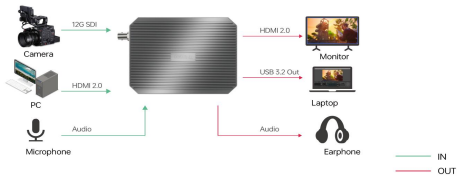

MSP 331S

MSP 331H/MSP 331HE

Note: Devices with a shared interface use one representative image.

Key Features

- HDMI 2.0 input support HDCP 2.3, backward compatible
- MSP 331S supports 1 × 12G-SDI input (downward compatible)
- MSP 331S supports 12G SDI to HDMI2.0 conversion without delay or image quality loss
- HDMI input support up to RGB 4:4:4 8bit 4K@60Hz, backward compatible with 4K@50Hz, 4K@30Hz, 2K@240Hz

- USB 3.2 interface provides 5Gbps high bandwidth
- Compatible with OBS/Potplayer/VLC/Vmix/Xsplit/Microsoft Teams
- HDR to achieve better color performance and richer detail representation
- Mix for Line in and HDMI audio
- UVC 1.5 and UAC 1.0 standards, compatible with Windows, MacOS and Linux, plug and
- Dynamic light pipe to display signal status in real time