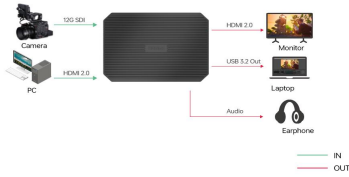

MSP 331 Family
HDMI 2.0/12G SDI & Dual HDMI2.0 4K Capture Cards

MSP 331U Gen1

MSP 331U Gen2

MSP 331S

MSP 331H

MSP 331HE

Application

MSP 331U Gen 1/Gen 2

MSP 331S

MSP 331H/MSP 331HE

Note: Devices with a shared interface use one representative image.

Key Features

- HDMI 2.0 input support HDCP 2.3, backward compatible
- MSP 331S supports 1 × 12G-SDI input (downward compatible)
- MSP 331S supports 12G SDI to HDMI2.0 conversion without delay or image quality loss
- HDMI input support up to RGB 4:4:4 8bit 4K@60Hz, backward compatible with 4K@50Hz, 4K@30Hz, 2K@240Hz

- USB 3.2 interface provides 5Gbps high bandwidth
- Compatible with OBS/Potplayer/VLC/Vmix/Xsplit/Microsoft Teams
- HDR to achieve better color performance and richer detail representation
- Mix for Line in and HDMI audio
- UVC 1.5 and UAC 1.0 standards, compatible with Windows, MacOS and Linux, plug and
- Dynamic light pipe to display signal status in real time

Specifications are correct at time of printing and subject to change or alteration without notice.

Model		MSP 331U Gen1	MSP 331U Gen2	MSP 331S	MSP 331H	MSP 331HE
Performance	Video Capture Format	RGB24 YUV2 NV12 I420 P010 MJPEG				
	Color Space	8 bit RGB/YCbCr 4:2:2/4:4:4/4:2:0; 10 bit RGB/YCbCr 4:2:2				
	Audio Bit Depth/Sample Rate	24bit (default) / 48KHz				
	Supported Standards	SDI (K200S)	12G-SDI			
HDMI		2.0				
USB		3.2				
Power	Input Voltage	9V/1.5A				
	Max Power	15W				
Environment	Operation Temperature	0°C ~ 70°C				
Physical	Net Weight	280g	280g	300g	300g	300g
	Net Dimension	140.5mm × 99.5mm × 29.4mm	140.5mm × 99.5mm × 29.4mm	154.7mm × 99.5mm × 29.4mm	140.5mm × 99.5mm × 29.4mm	140.5mm × 99.5mm × 29.4mm