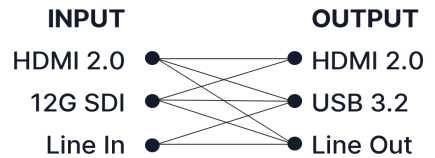

MSP 331S

MSP 331H/MSP 331HE

Note: Devices with a shared interface use one representative image.

Key Features

- HDMI 2.0 input support HDCP 2.3, backward compatible
- MSP 331S supports 1 × 12G-SDI input (downward compatible)
- MSP 331S supports 12G SDI to HDMI2.0 conversion without delay or image quality loss
- HDMI input support up to RGB 4:4:4 8bit 4K@60Hz, backward compatible with 4K@50Hz, 4K@30Hz, 2K@240Hz

Specifications are correct at time of printing and subject to change or alteration without notice.

Model		MSP 331U Gen1	MSP 331U Gen2	MSP 331S	MSP 331H	MSP 331HE
Performance	Video Capture Format	RGB24 YUV2 NV12 I420 P010 MJPEG				
	Color Space	8 bit RGB/YCbCr 4:2:2/4:4:4/4:2:0; 10 bit RGB/YCbCr 4:2:2				
	Audio Bit Depth/Sample Rate	24bit (default) / 48KHz				
	Supported Standards	SDI (K200S)	12G-SDI			
HDMI		2.0				
USB		3.2				
Power	Input Voltage	9V/1.5A				
	Max Power	15W				
Environment	Operation Temperature	0°C ~ 70°C				
Physical	Net Weight	280g	280g	300g	300g	300g
	Net Dimension	140.5mm × 99.5mm × 29.4mm	140.5mm × 99.5mm × 29.4mm	154.7mm × 99.5mm × 29.4mm	140.5mm × 99.5mm × 29.4mm	140.5mm × 99.5mm × 29.4mm