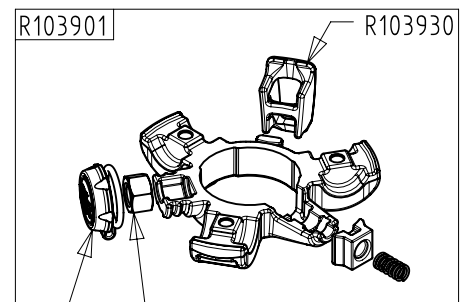

2019-09-20

Manfrotto
Imagine More

ART. MT190GOC4
MT190GOC4US

For serial number
from A6277142

R103904C01

R103945

Tool (TORX TX25) included in:

- Spare Part R103901
- Spare Part R103902

BOX (set of 6)
R1039474,02