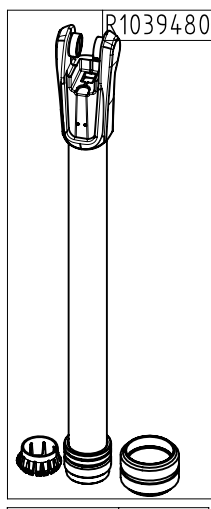

2019-09-20

Manfrotto
Imagine More

ART. MT190GOC4
MT190GOC4US

For serial number
from A6277142

R103904C01

R103945

Tool (TORX TX25) included in:

- Spare Part R103901
- Spare Part R103902