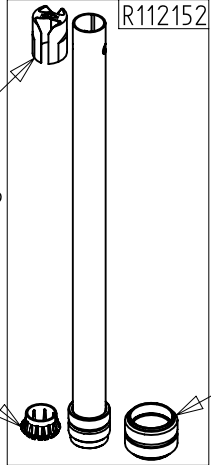

2019-09-20

Manfrotto
Imagine More

ART. MT190GOC4
MT190GOC4US

For serial number
from A6277142

R103904C01

R103945

Tool (TORX TX25) included in:

- Spare Part R103901
- Spare Part R103902

BOX (set of 6)
R1039474,02