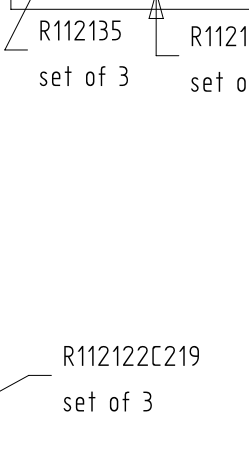

2019-09-20

Manfrotto
Imagine More

ART. MT190GOC4
MT190GOC4US

For serial number
from A6277142

R103904C01

R103945

Tool (TORX TX25) included in:

- Spare Part R103901
- Spare Part R103902

BOX (set of 6)
R1039474,02