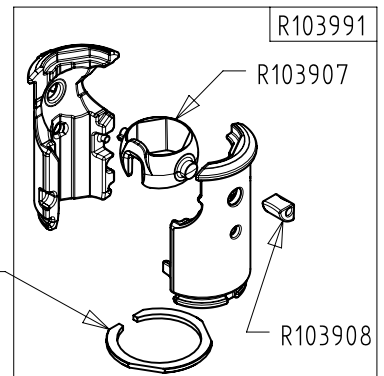

2019-09-20

Manfrotto
Imagine More

ART. MT190GOC4
MT190GOC4US

For serial number
from A6277142

R103904C01

R103945

Tool (TORX TX25) included in:

- Spare Part R103901
- Spare Part R103902

BOX (set of 6)
R1039474,02