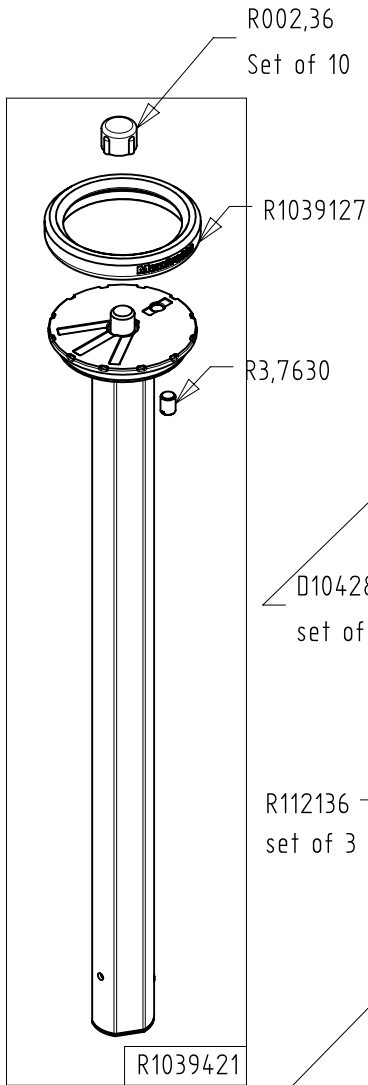

2019-09-20

Manfrotto
Imagine More

ART. MT190GOC4
MT190GOC4US

For serial number
from A6277142

R103904C01

R103945

Tool (TORX TX25) included in:

- Spare Part R103901
- Spare Part R103902

BOX (set of 6)
R1039474,02