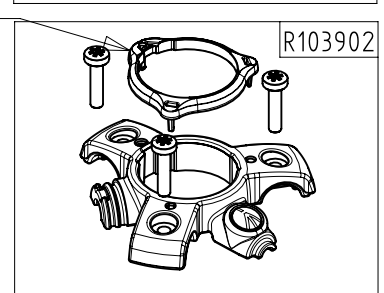

2019-09-20

Manfrotto
Imagine More

ART. MT190GOC4
MT190GOC4US

For serial number
from A6277142

R103904C01

R103945

Tool (TORX TX25) included in:

- Spare Part R103901
- Spare Part R103902

BOX (set of 6)
R1039474,02