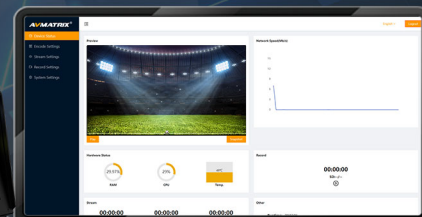

POP ▶

2 PIP ▶

PIP/ POP Mode

AVMATRIX

AVMATRIX

LOGO Overlay

Transition Effects

PC Control