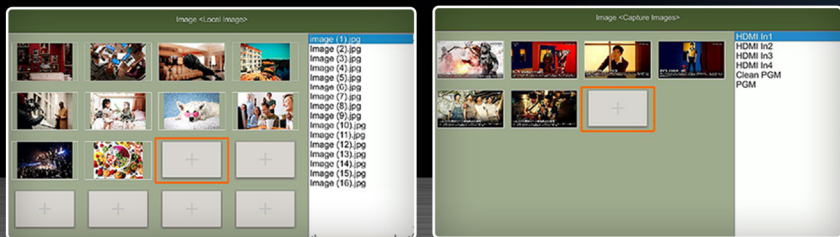

Media Management

Ignite your creativity with the built-in media library, which provides a wealth of content for your productions, including 49 default patterns, 16 imported images, 16 captured images, and 2 color generators. You can easily import and manage images via USB to personalize your productions.