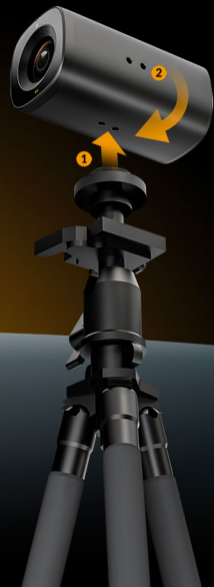

The camera uses advanced ToF ranging technology to quickly and accurately measure the distance between the target and the lens. This allows the camera to quickly focus on the target when switching between far and near scenes in live streaming, ensuring that the subject of the shot is always clear and in focus.

Wide-angle Shots

The camera comes with a 75.4° wide-angle lens, which is ideal for capturing expansive landscapes, group shots, and other scenes where users want to encompass more detail.

75.4° Wide-angle

HDMI Out

Enhance connectivity with HDMI output for professional switchers or additional displays.

USB Out

Effortlessly capture and stream directly to a computer via the camera's USB Type-C connection.

Dual HDMI & USB Outputs

Landscape and Portrait Orientation

The camera comes with mounting holes for both landscape and portrait orientations, supporting landscape and portrait shooting without rotating the lens. It also supports image mirroring and flipping.