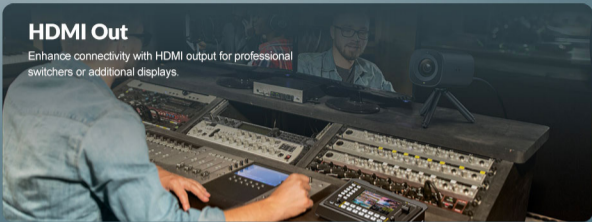

HDMI Out

Enhance connectivity with HDMI output for professional switchers or additional displays.