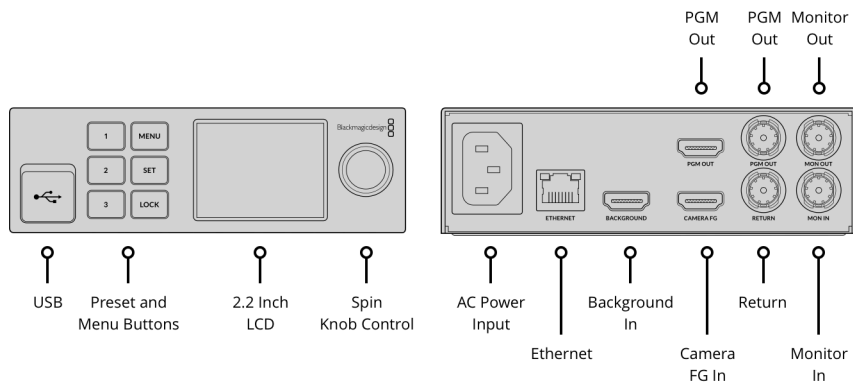

Ultimatte 12 HD Mini

€515

Ultimatte 12 HD Mini is an advanced real time keyer designed for creating next generation virtual sets and more with consumer cameras. The HDMI connections are perfect for use with Blackmagic Studio Cameras, Pocket Cinema Cameras and ATEM Mini live production switchers. Plus there's a massive 6 GB frame store for realistic fixed camera virtual sets from pre rendered still frames. Ultimatte 12 HD Mini features broadcast quality algorithms and color science to deliver photorealistic composites.

Connections

SDI Video Inputs

2

Monitor In for monitor cascade plus Return In for camera control.

SDI Video Outputs

2

HDMI Video Inputs

2

HDMI Video Outputs

1

Video Input Re-Sync

On all inputs.

SDI Rates

270Mb, 1.5G, 3G.

Ethernet

Up to 1Gb/s for device control and loading stills into Media Pool.

Computer Interface

1 x USB-C 3.0 for device configuration and software updates.