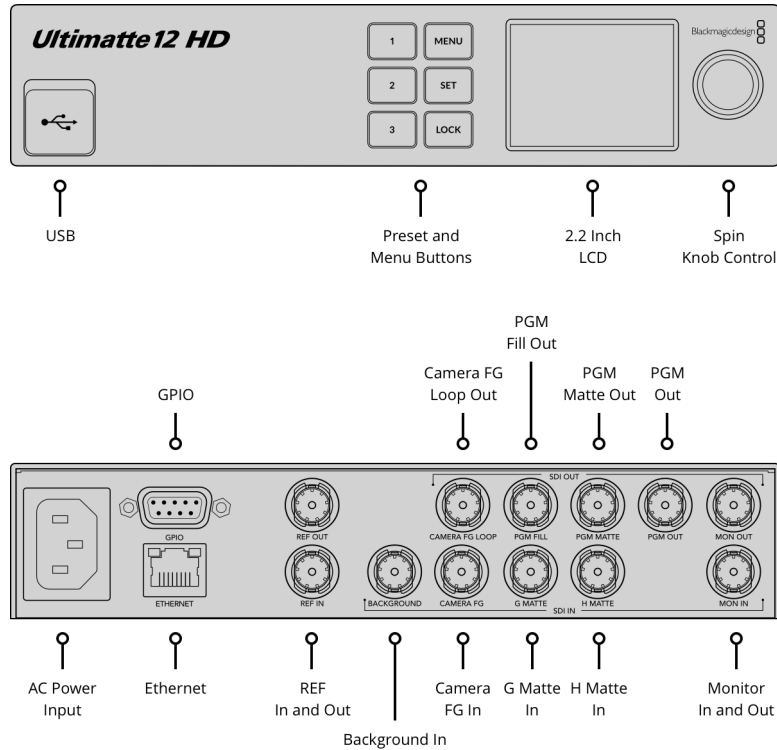

Ultimatte 12 HD

Ultimatte 12 HD is an advanced real time compositing processor designed for keying live action video with next generation broadcast graphics, virtual sets and more. Ultimatte 12 HD features new algorithms and color science, incredible edge handling and color separation, amazing color fidelity, and better spill suppression than ever before. The high performance 3G-SDI design gives you the power to work in HD with sub pixel processing for an amazing image.

€919

Connections

SDI Video Inputs
5

SDI Video Outputs
4

SDI Video Loop Outputs
1
reclocked SD or HD Camera FG.

SDI Rates
270Mb, 1.5G, 3G.

Video Input Re-Sync
On all inputs.

Reference Connections
1 x BNC In, 1 x BNC Out.
Tri-Sync or Black Burst.

GPIO
DE15

Ethernet
Up to 1Gb/s for device control and loading stills into Media Pool.

Computer Interface
1 x USB-C 3.0 for device configuration and software updates.

Standards

SD Video Standards

525i59.94 NTSC, 625i50 PAL

Displays

Built in 2.2 inch color display for device name, video preview, video standard audio meters, status and menus.

Control

Front Panel 2.2 inch color display, 3 preset buttons, 3 menu buttons and spin knob.	Control Connection Network or direct Ethernet connection to a computer running Ultimatte Software Control or Ultimatte Smart Remote 4.	Software Control Ultimatte Software Control supported on Mac™ or Windows™ computers.
		Hardware Control Panel Ultimatte Smart Remote 4