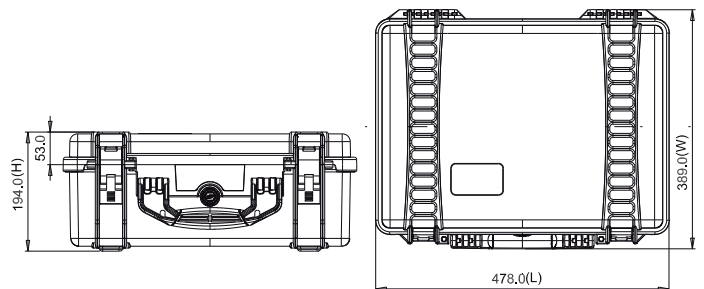

TECHNICAL DRAWING