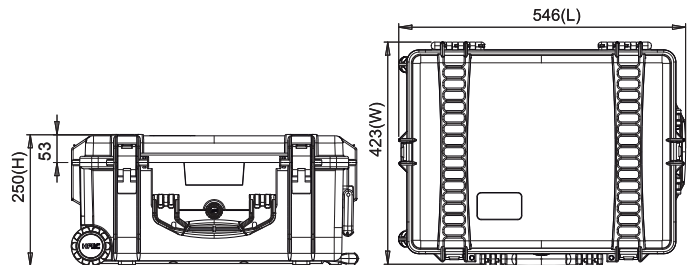

TECHNICAL DRAWING