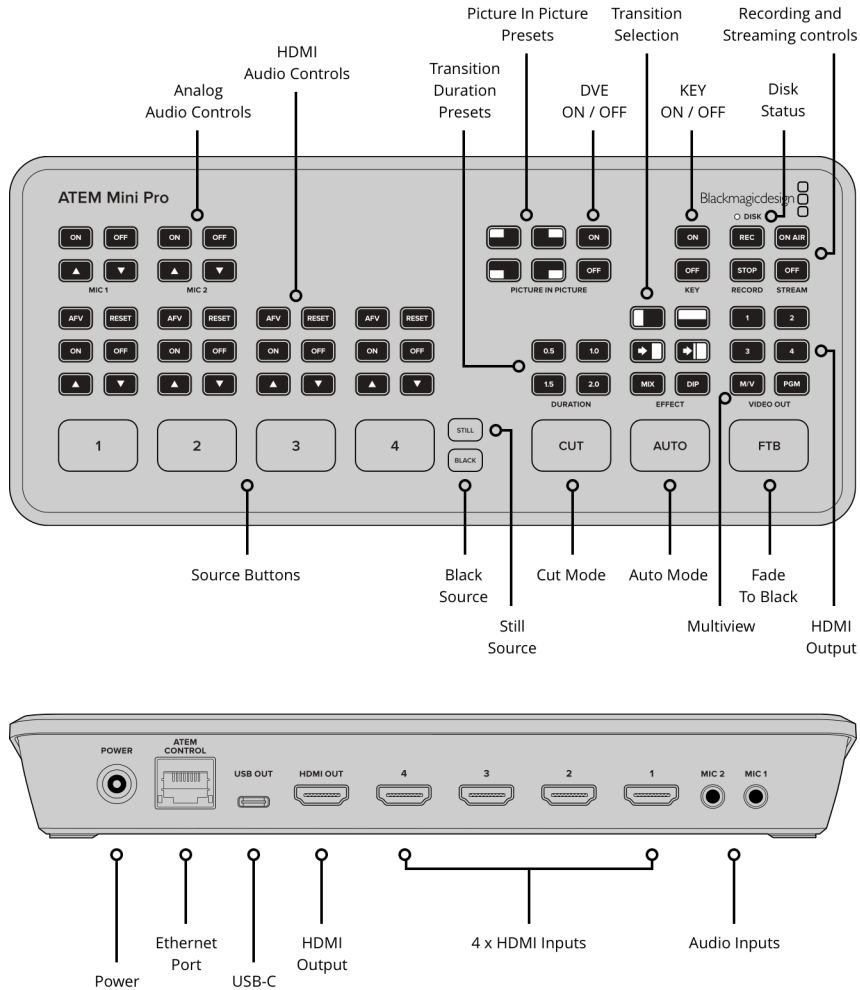

Standards

HD Video Input Standards

720p50, 720p59.94, 720p60
1080p23.98, 1080p24, 1080p25,
1080p29.97, 1080p30, 1080p50,
1080p59.94, 1080p60
1080i50, 1080i59.94, 1080i60

HD Video Output Standards

1080p23.98, 1080p24, 1080p25,
1080p29.97, 1080p30, 1080p50,
1080p59.94, 1080p60

Video Streaming Standards

1080p23.98, 1080p24, 1080p25,
1080p29.97, 1080p30, 1080p50,
1080p59.94, 1080p60

Ultra HD Video Standards

None

Video Sampling

4:2:2 YUV

Color Precision

10-bit

Color Space

Rec 709

HDMI Input Resolutions

from Computers

1280 x 720p 50Hz, 59.94Hz and 60Hz
1920 x 1080p 23.98, 24, 25, 29.97, 30,
50, 59.94 and 60Hz
1920 x 1080i 50, 59.94Hz and 60Hz

Colorspace Conversion

Hardware based real time.

Product Specifics

Upstream Keys

1

Downstream Keys

1

Advanced Chroma Keys

1